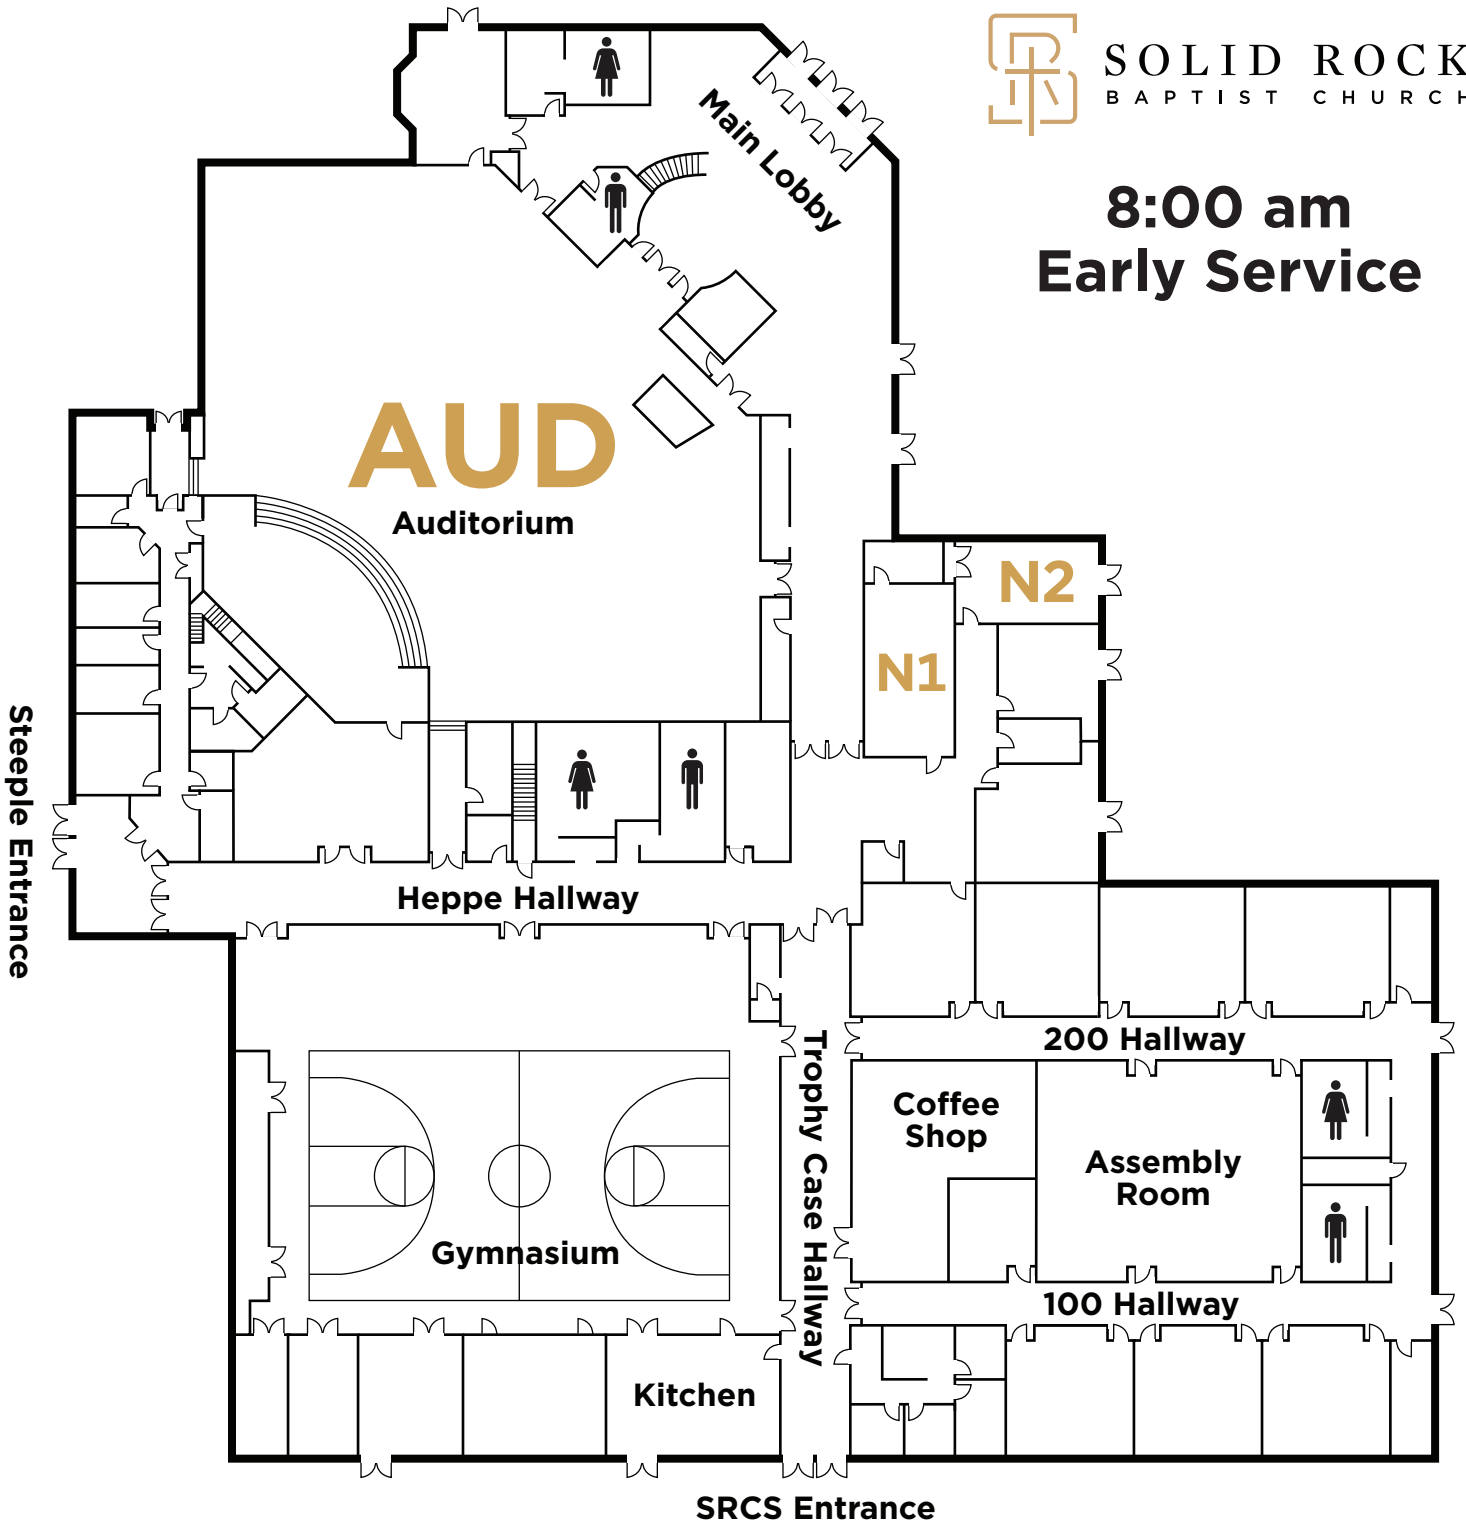

# 8:00 am Early Service

## ROOM LEGEND

- AUD** ..... Adult Early Service
- N1** ..... Babies and One Year Olds
- N2** ..... Two to Four Year Olds